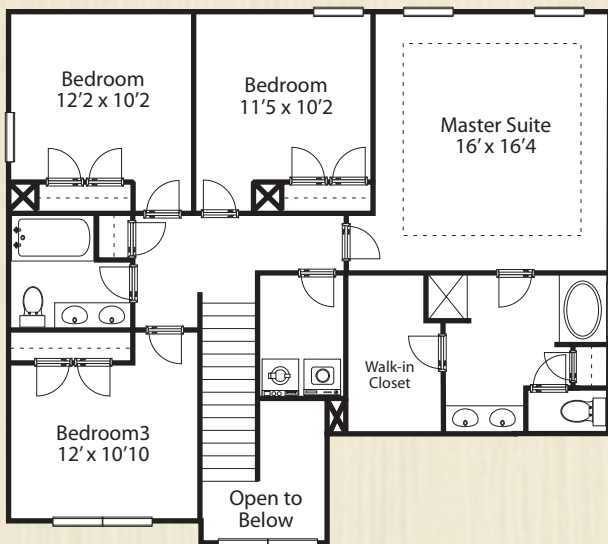

THE ALLEyna

2,307 total heated sq. ft.

Second Floor 1,212 sq. ft.

First Floor 1,095 sq. ft.