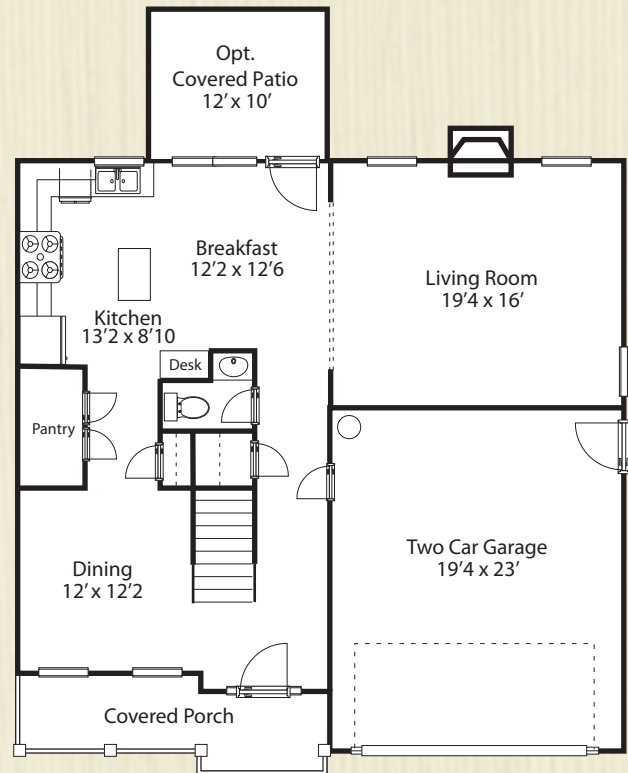

THE ALLEyna

2,307 total heated sq. ft.

Second Floor 1,212 sq. ft.

First Floor 1,095 sq. ft.